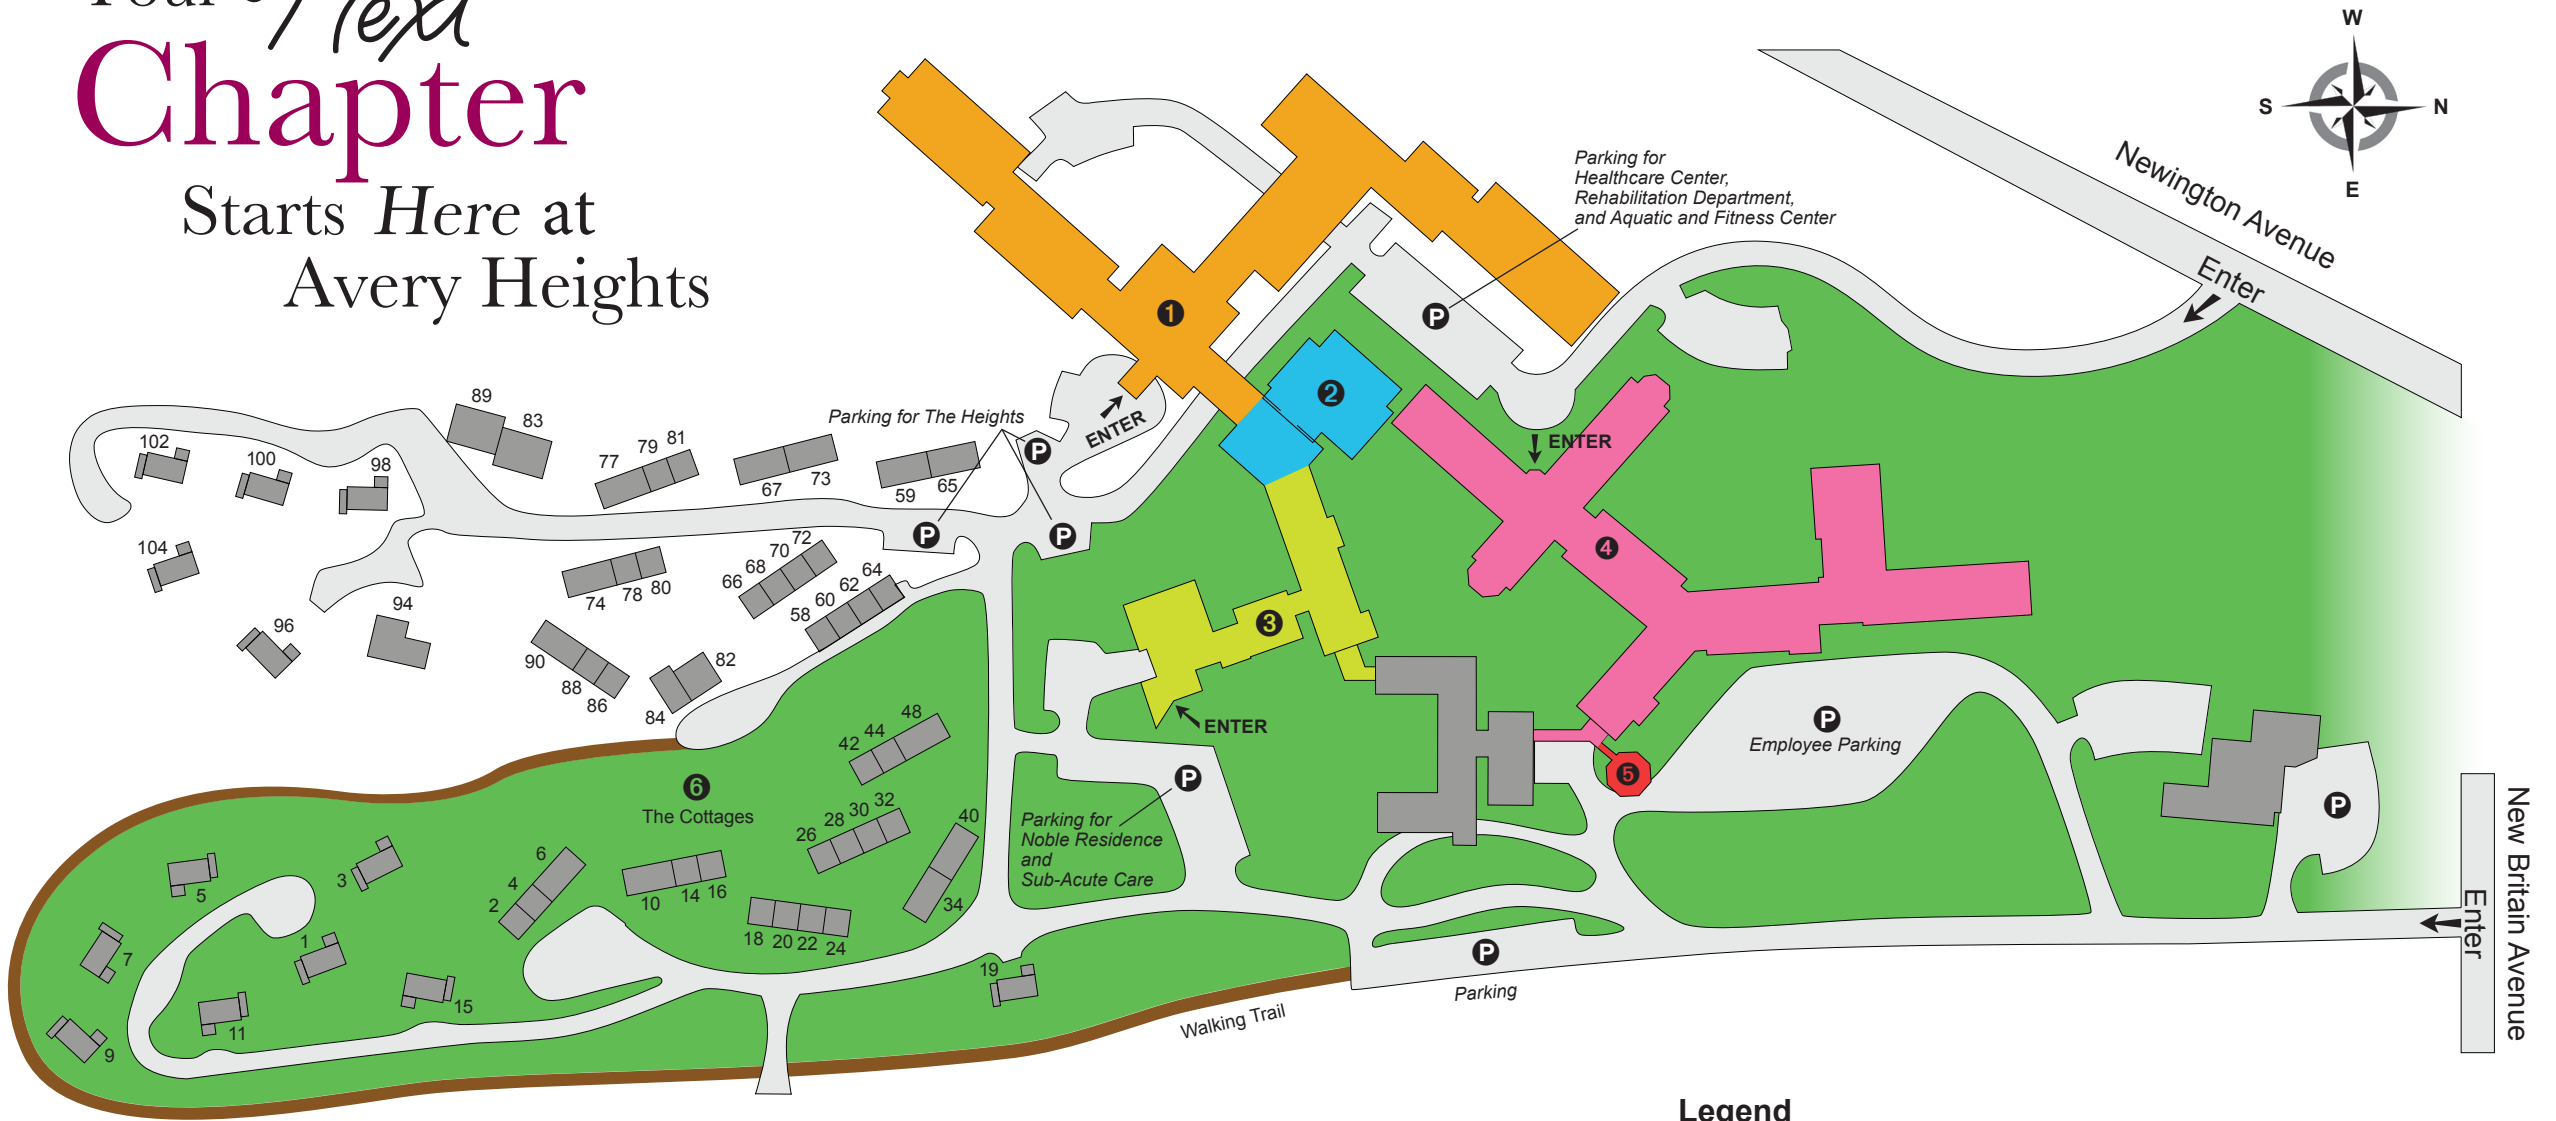

Your *Next* Chapter

Starts Here at Avery Heights

Legend

- ① The Heights
- ② Marjorie Doty Aquatic and Fitness Center
- ③ Noble Residence and Sub-Acute Care
- ④ Healthcare Center and Rehabilitation Center
- ⑤ Chapel
- ⑥ The Cottages

705 New Britain Avenue | Hartford, CT 06106
860-953-1201 | www.averyheights.org

Scan for more information